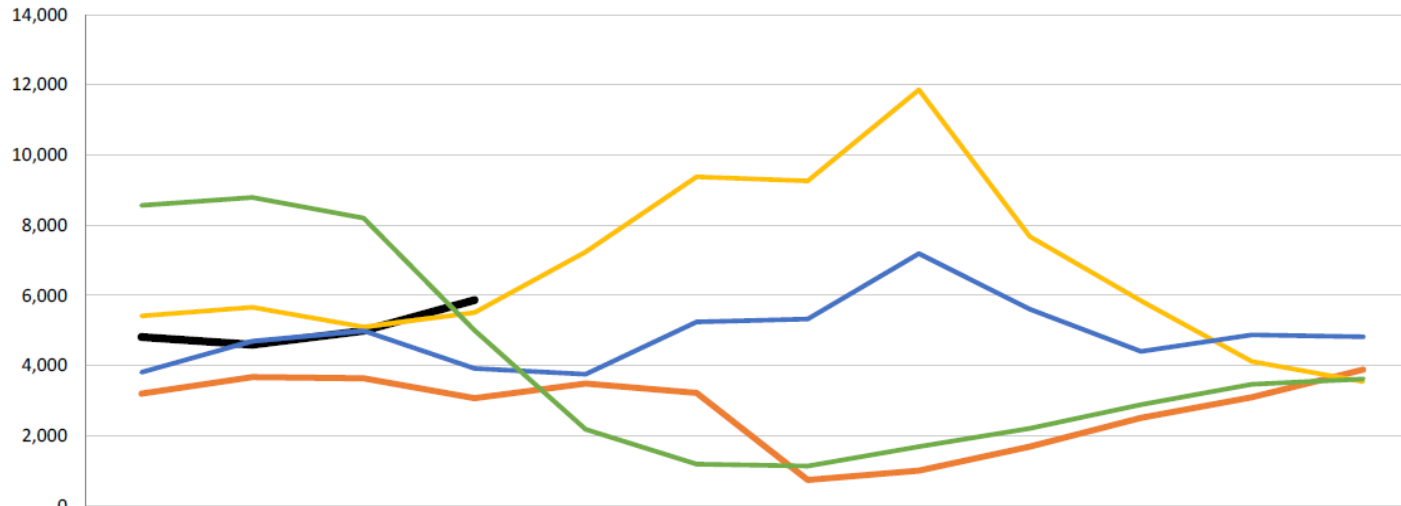

CBP Enforcement Encounters FY17 – FY21* (*as of January 2021)

**U.S. Customs and Border Protection - Southwest Border
Total Enforcement Encounters
FY17 - 21TD**

	OCT	NOV	DEC	JAN	FEB	MAR	APR	MAY	JUN	JUL	AUG	SEP	Total	FYTD Total
FY21	71,922	72,091	73,923	78,323									296,259	296,259
FY20	45,139	42,643	40,565	36,585	36,687	34,460	17,106	23,237	33,049	40,929	50,014	57,674	458,088	164,932
FY19	60,781	62,469	60,794	58,317	76,545	103,731	109,415	144,116	104,311	81,777	62,707	52,546	977,509	242,361
FY18	34,871	39,051	40,519	35,905	36,751	50,347	51,168	51,862	43,180	40,149	46,719	50,568	521,090	150,346
FY17	66,842	63,218	58,379	42,359	23,557	16,794	15,798	19,966	21,673	25,069	30,582	31,280	415,517	230,798

Source - <https://www.cbp.gov/newsroom/stats/southwest-land-border-encounters>

U.S. Congressman Henry Cuellar (TX-28)

CBP Enforcement Encounters FY17 – FY21* (*as of January 2021)

Source - <https://www.cbp.gov/newsroom/stats/southwest-land-border-encounters>

U.S. Congressman Henry Cuellar (TX-28)

CBP Enforcement Encounters FY17 – FY21* (*as of January 2021)

**U.S. Customs and Border Protection – Southwest Border
Unaccompanied Alien Children (UAC) and Single Minors – Enforcement Encounters
FY17 - 21TD**