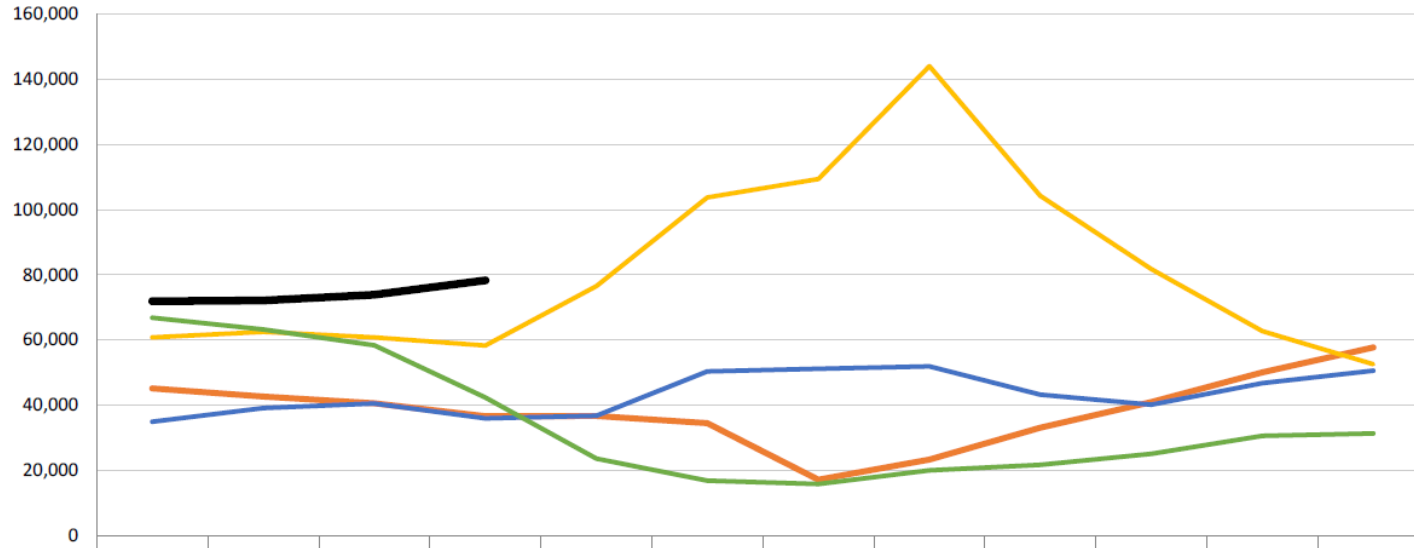

CBP Enforcement Encounters FY17 – FY21* (*as of January 2021)

**U.S. Customs and Border Protection - Southwest Border
Total Enforcement Encounters
FY17 - 21TD**

	OCT	NOV	DEC	JAN	FEB	MAR	APR	MAY	JUN	JUL	AUG	SEP	Total	FYTD Total
FY21	71,922	72,091	73,923	78,323									296,259	296,259
FY20	45,139	42,643	40,565	36,585	36,687	34,460	17,106	23,237	33,049	40,929	50,014	57,674	458,088	164,932
FY19	60,781	62,469	60,794	58,317	76,545	103,731	109,415	144,116	104,311	81,777	62,707	52,546	977,509	242,361
FY18	34,871	39,051	40,519	35,905	36,751	50,347	51,168	51,862	43,180	40,149	46,719	50,568	521,090	150,346
FY17	66,842	63,218	58,379	42,359	23,557	16,794	15,798	19,966	21,673	25,069	30,582	31,280	415,517	230,798

Source - <https://www.cbp.gov/newsroom/stats/southwest-land-border-encounters>

U.S. Congressman Henry Cuellar (TX-28)

CBP Enforcement Encounters FY17 – FY21* (*as of January 2021)

Source - <https://www.cbp.gov/newsroom/stats/southwest-land-border-encounters>