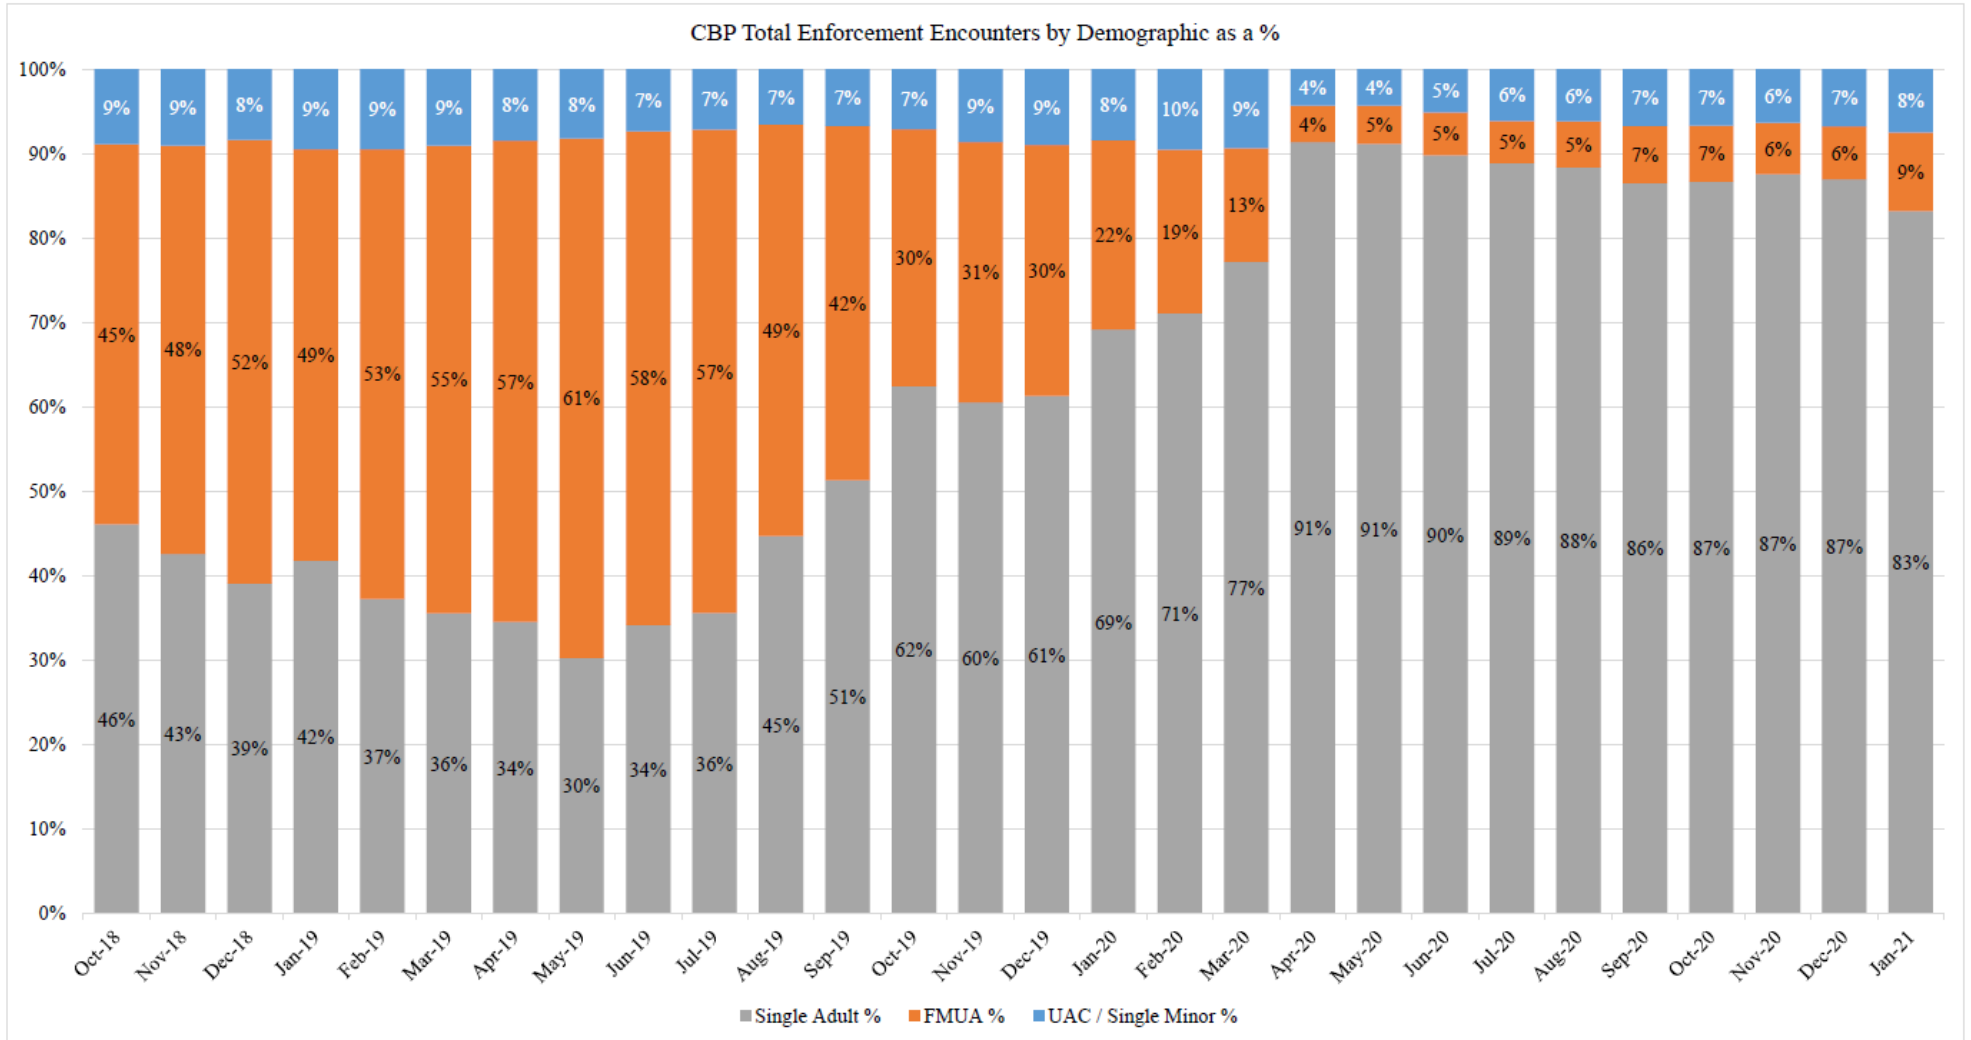

CBP Enforcement Encounters FY17 – FY21* (*as of January 2021)

**U.S. Customs and Border Protection - Southwest Border
Total Enforcement Encounters
FY17 - 21TD**

	OCT	NOV	DEC	JAN	FEB	MAR	APR	MAY	JUN	JUL	AUG	SEP	Total	FYTD Total
FY21	71,922	72,091	73,923	78,323									296,259	296,259
FY20	45,139	42,643	40,565	36,585	36,687	34,460	17,106	23,237	33,049	40,929	50,014	57,674	458,088	164,932
FY19	60,781	62,469	60,794	58,317	76,545	103,731	109,415	144,116	104,311	81,777	62,707	52,546	977,509	242,361
FY18	34,871	39,051	40,519	35,905	36,751	50,347	51,168	51,862	43,180	40,149	46,719	50,568	521,090	150,346
FY17	66,842	63,218	58,379	42,359	23,557	16,794	15,798	19,966	21,673	25,069	30,582	31,280	415,517	230,798

Source - <https://www.cbp.gov/newsroom/stats/southwest-land-border-encounters>

U.S. Congressman Henry Cuellar (TX-28)

CBP Enforcement Encounters FY17 – FY21* (*as of January 2021)

Source - <https://www.cbp.gov/newsroom/stats/southwest-land-border-encounters>

U.S. Congressman Henry Cuellar (TX-28)

CBP Enforcement Encounters FY17 – FY21* (*as of January 2021)

**U.S. Customs and Border Protection – Southwest Border
Unaccompanied Alien Children (UAC) and Single Minors – Enforcement Encounters
FY17 - 21TD**