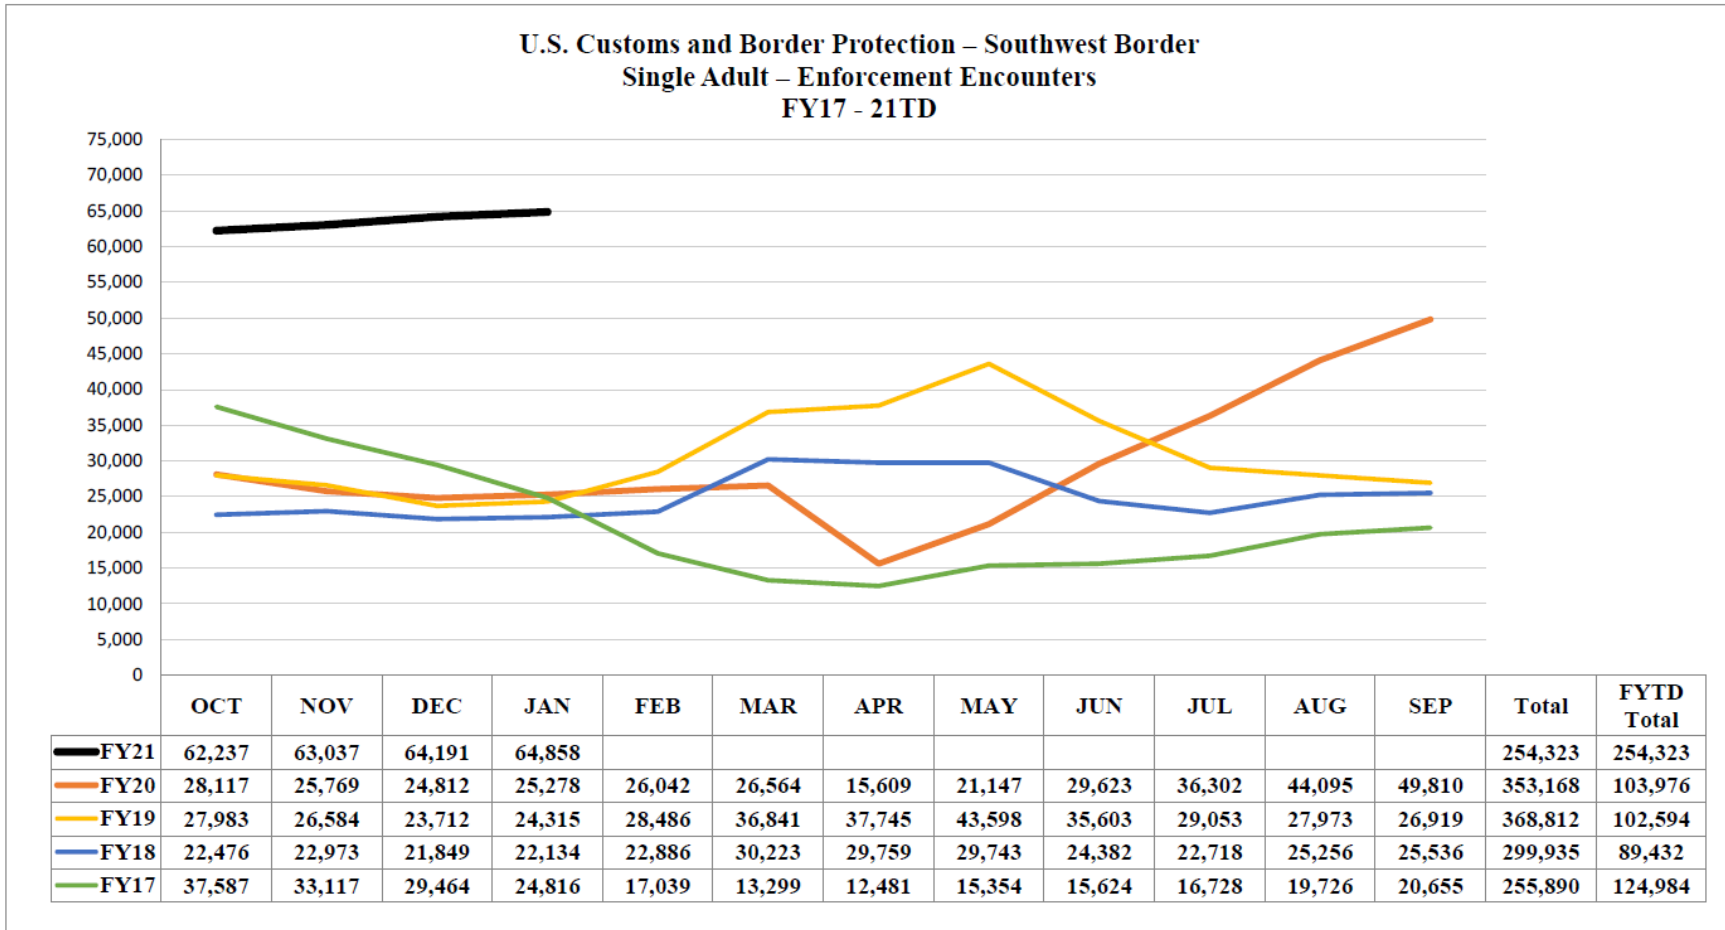

	OCT	NOV	DEC	JAN	FEB	MAR	APR	MAY	JUN	JUL	AUG	SEP	Total	FYTD Total
FY21	4,817	4,595	4,995	5,871									20,278	20,278
FY20	3,201	3,677	3,639	3,076	3,490	3,221	741	1,008	1,691	2,509	3,103	3,883	33,239	13,593
FY19	5,418	5,662	5,104	5,515	7,243	9,380	9,265	11,861	7,678	5,846	4,119	3,543	80,634	21,699
FY18	3,808	4,698	4,995	3,922	3,759	5,244	5,331	7,192	5,606	4,406	4,880	4,819	58,660	17,423
FY17	8,570	8,796	8,202	5,008	2,181	1,195	1,137	1,693	2,211	2,885	3,472	3,618	48,968	30,576

Source - <https://www.cbp.gov/newsroom/stats/southwest-land-border-encounters>

U.S. Congressman Henry Cuellar (TX-28)

CBP Enforcement Encounters FY17 – FY21* (*as of January 2021)

Source - <https://www.cbp.gov/newsroom/stats/southwest-land-border-encounters>

U.S. Congressman Henry Cuellar (TX-28)

CBP Enforcement Encounters FY17 – FY21* (*as of January 2021)

Source - <https://www.cbp.gov/newsroom/stats/southwest-land-border-encounters>

U.S. Congressman Henry Cuellar (TX-28)