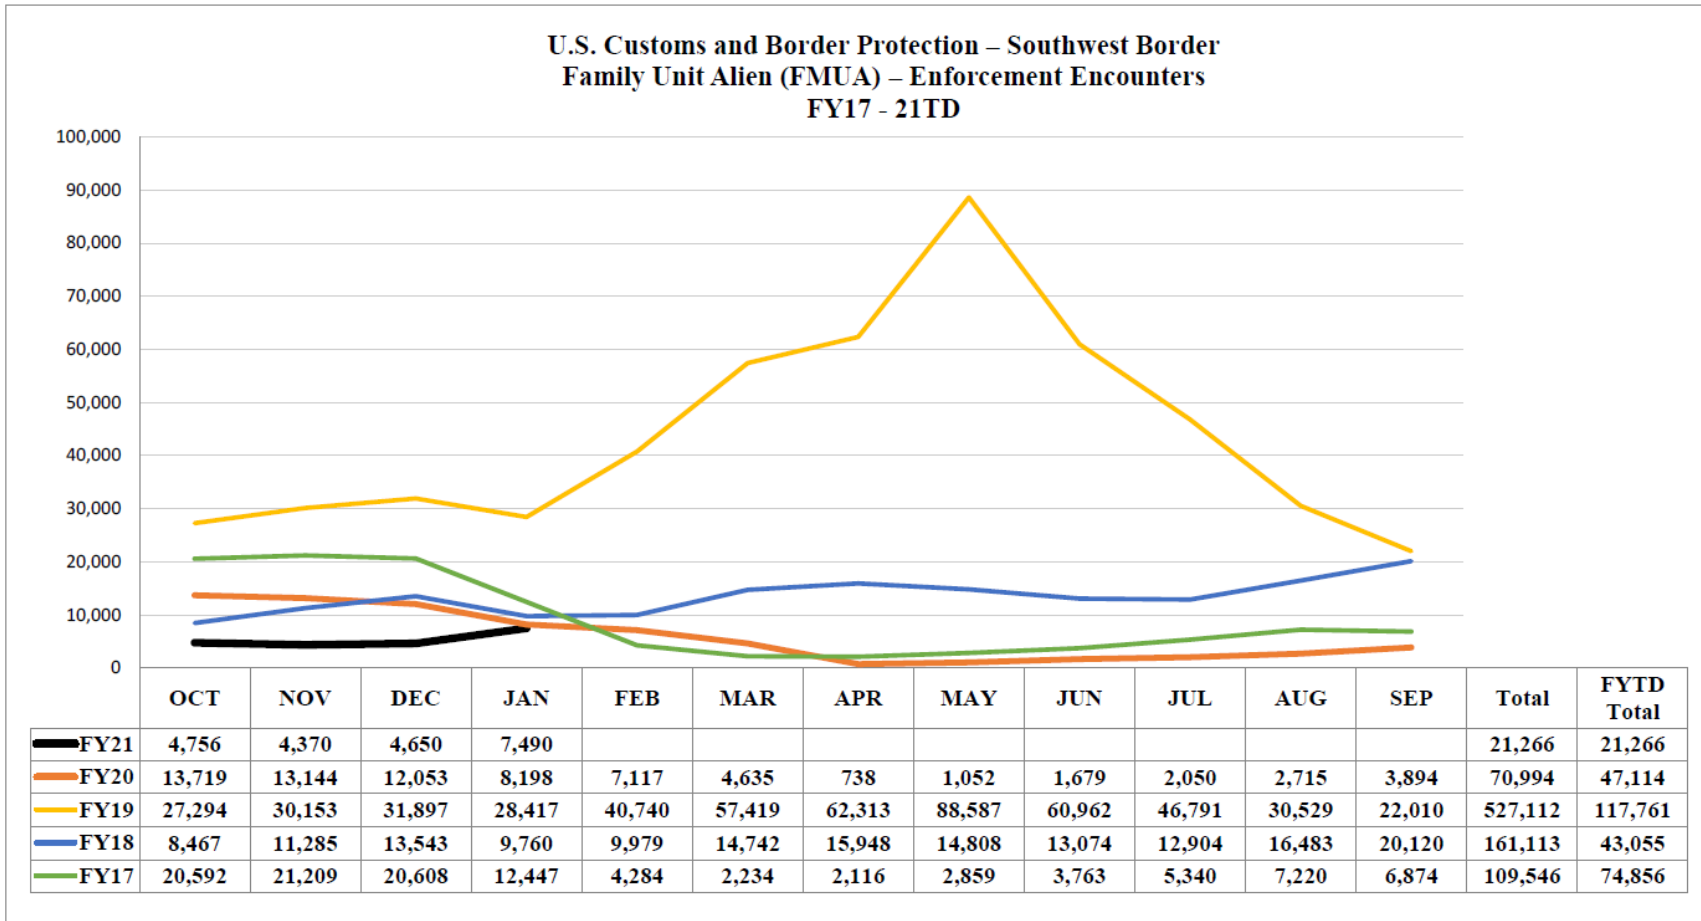

CBP Enforcement Encounters FY17 – FY21* (*as of January 2021)

Source - <https://www.cbp.gov/newsroom/stats/southwest-land-border-encounters>

U.S. Congressman Henry Cuellar (TX-28)