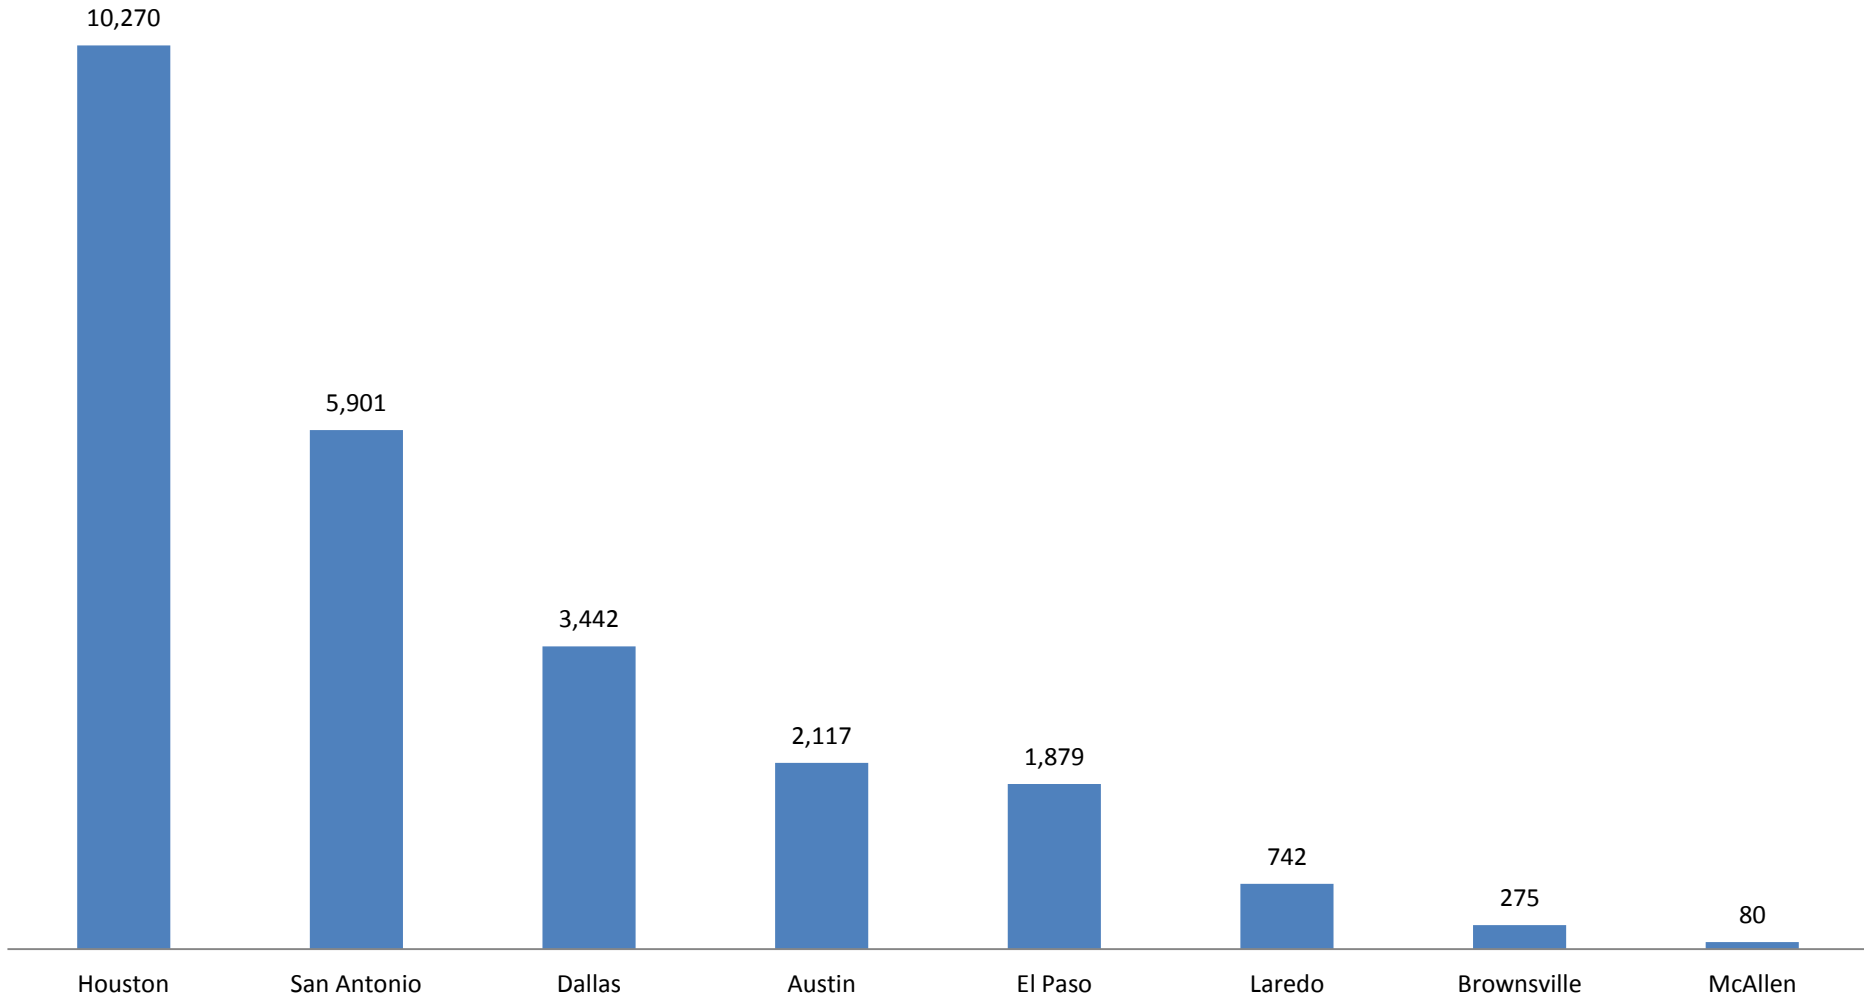

# TEXAS CITIES - NUMBER OF AGGRAVATED ASSAULTS IN 2013

Prepared by the Office of Congressman Henry Cuellar

November 10, 2014