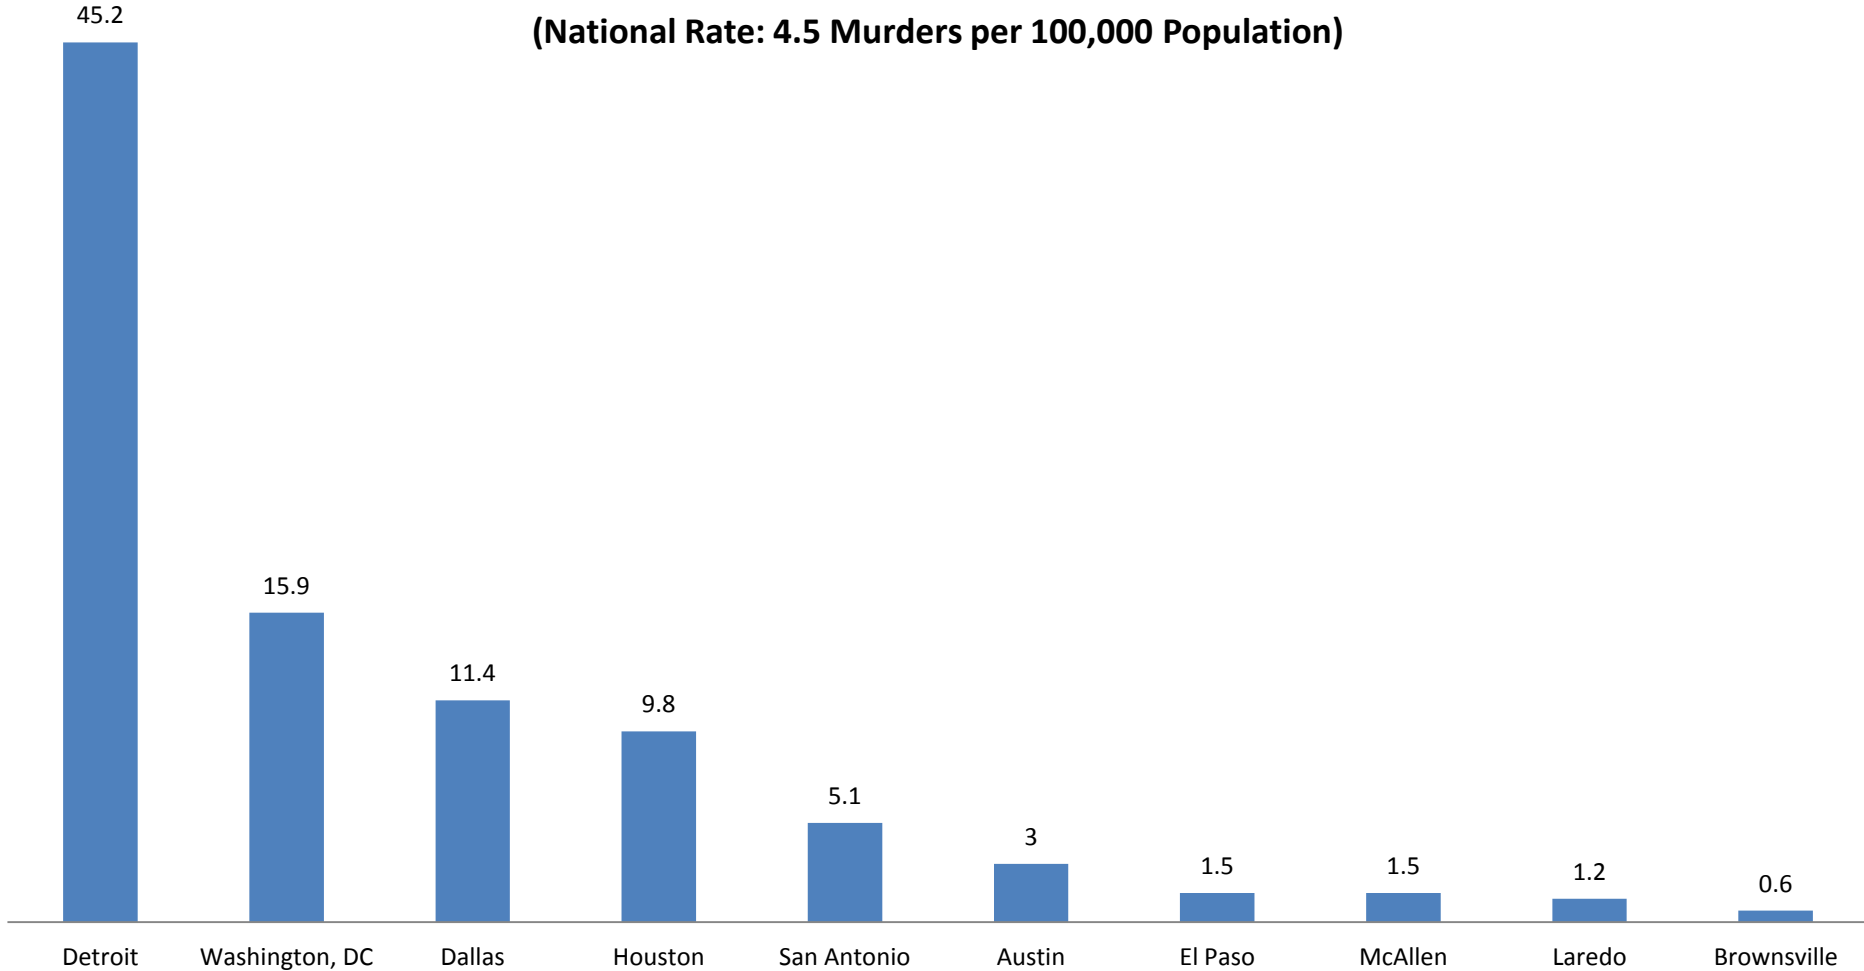

MURDER RATES IN BORDER CITIES COMPARED TO SELECT U.S. CITIES PER 100,000 POPULATION

(National Rate: 4.5 Murders per 100,000 Population)

Prepared by the Office of Congressman Henry Cuellar

November 10, 2014